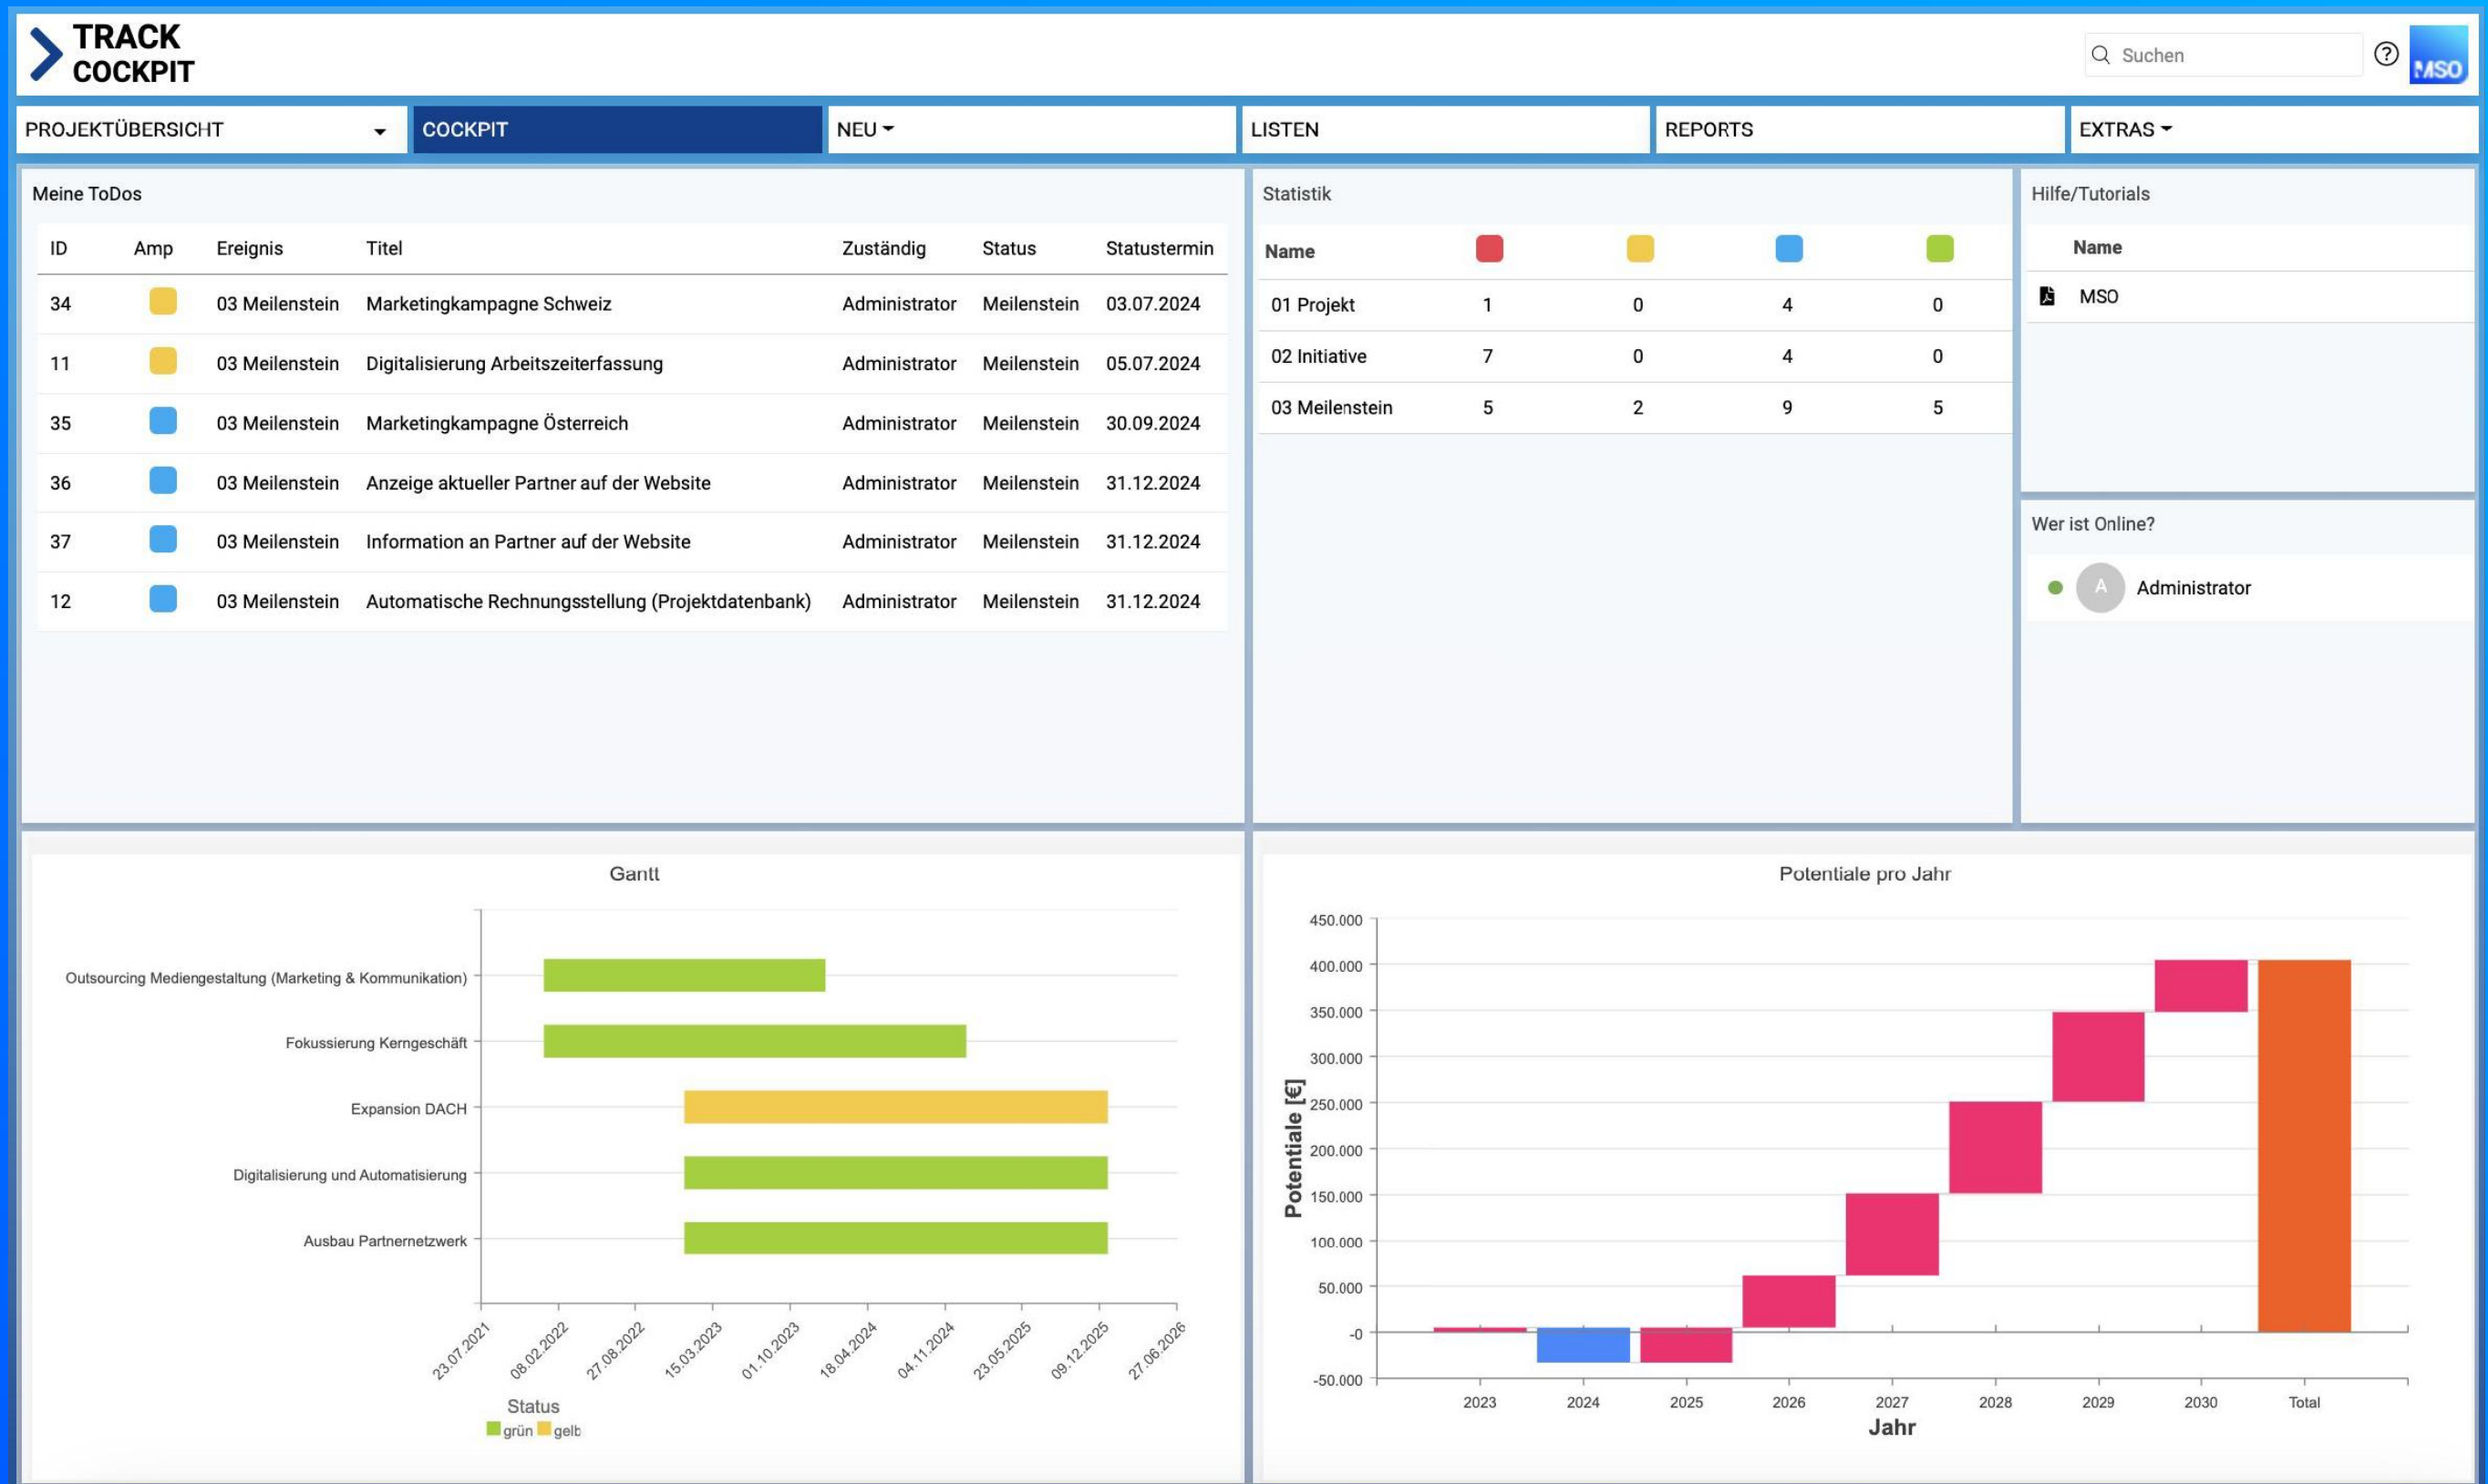

## Did you know?

In MISO, various analyses can also be displayed directly in the cockpit as widgets.